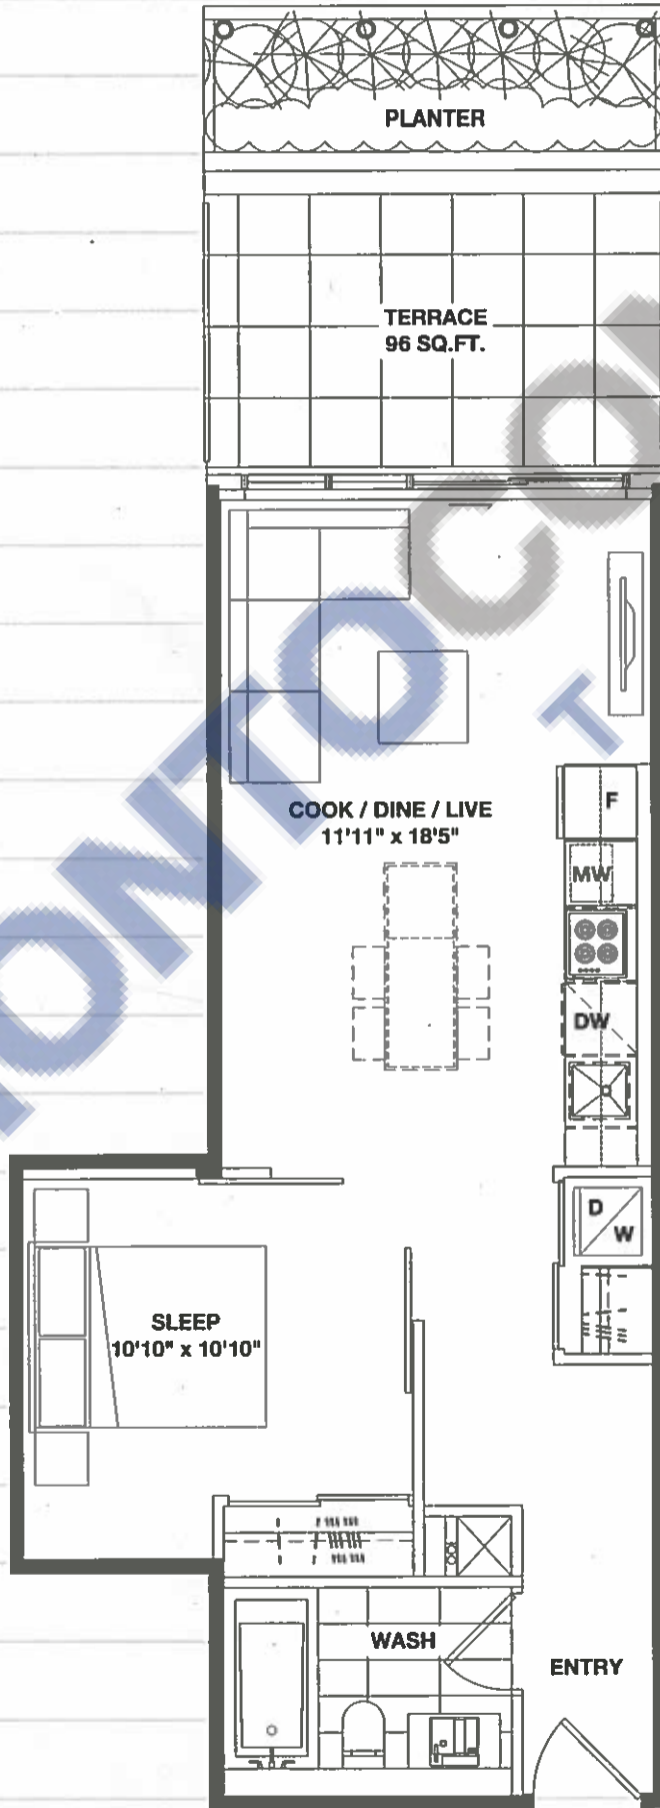

**STU-3-B1**

472 SQ.FT. / BALCONY 55 SQ.FT. / TOTAL 527 SQ.FT.

All dimensions, specifications, drawings and floorplans are approximate and are subject to change without notice. Actual square footage may vary from that stated hereon. Floorplans may be mirror image of what is shown. Balcony and terrace square footage is approximate and may vary depending on floor level, location and other factors, and subject to change without notice. Window location, size and type may vary without notice. Furniture not included. E.&O.E.

**1BR-1-T**

489 SQ.FT. / TERRACE 111 SQ.FT. / TOTAL 600 SQ.FT.

**FLOOR SEVEN**

All dimensions, specifications, drawings and floorplans are approximate and are subject to change without notice. Actual square footage may vary from that stated hereon. Floorplans may be mirror image of what is shown. Balcony and terrace square footage is approximate and may vary depending on floor level, location and other factors, and subject to change without notice. Window location, size and type may vary without notice. Furniture not included. E.&O.E.

**1BR-2-T**

536 SQ.FT. / TERRACE 96 SQ.FT. / TOTAL 632 SQ.FT.

TORONTO CONDO A M

FLOOR TWO

FLOOR THREE

FLOOR FOUR

FLOOR FIVE

All dimensions, specifications, drawings and floorplans are approximate and are subject to change without notice. Actual square footage may vary from that stated hereon. Floorplans may be mirror image of what is shown. Balcony and terrace square footage is approximate and may vary depending on floor level, location and other factors, and subject to change without notice. Window location, size and type may vary without notice. Furniture not included. E.&O.E.