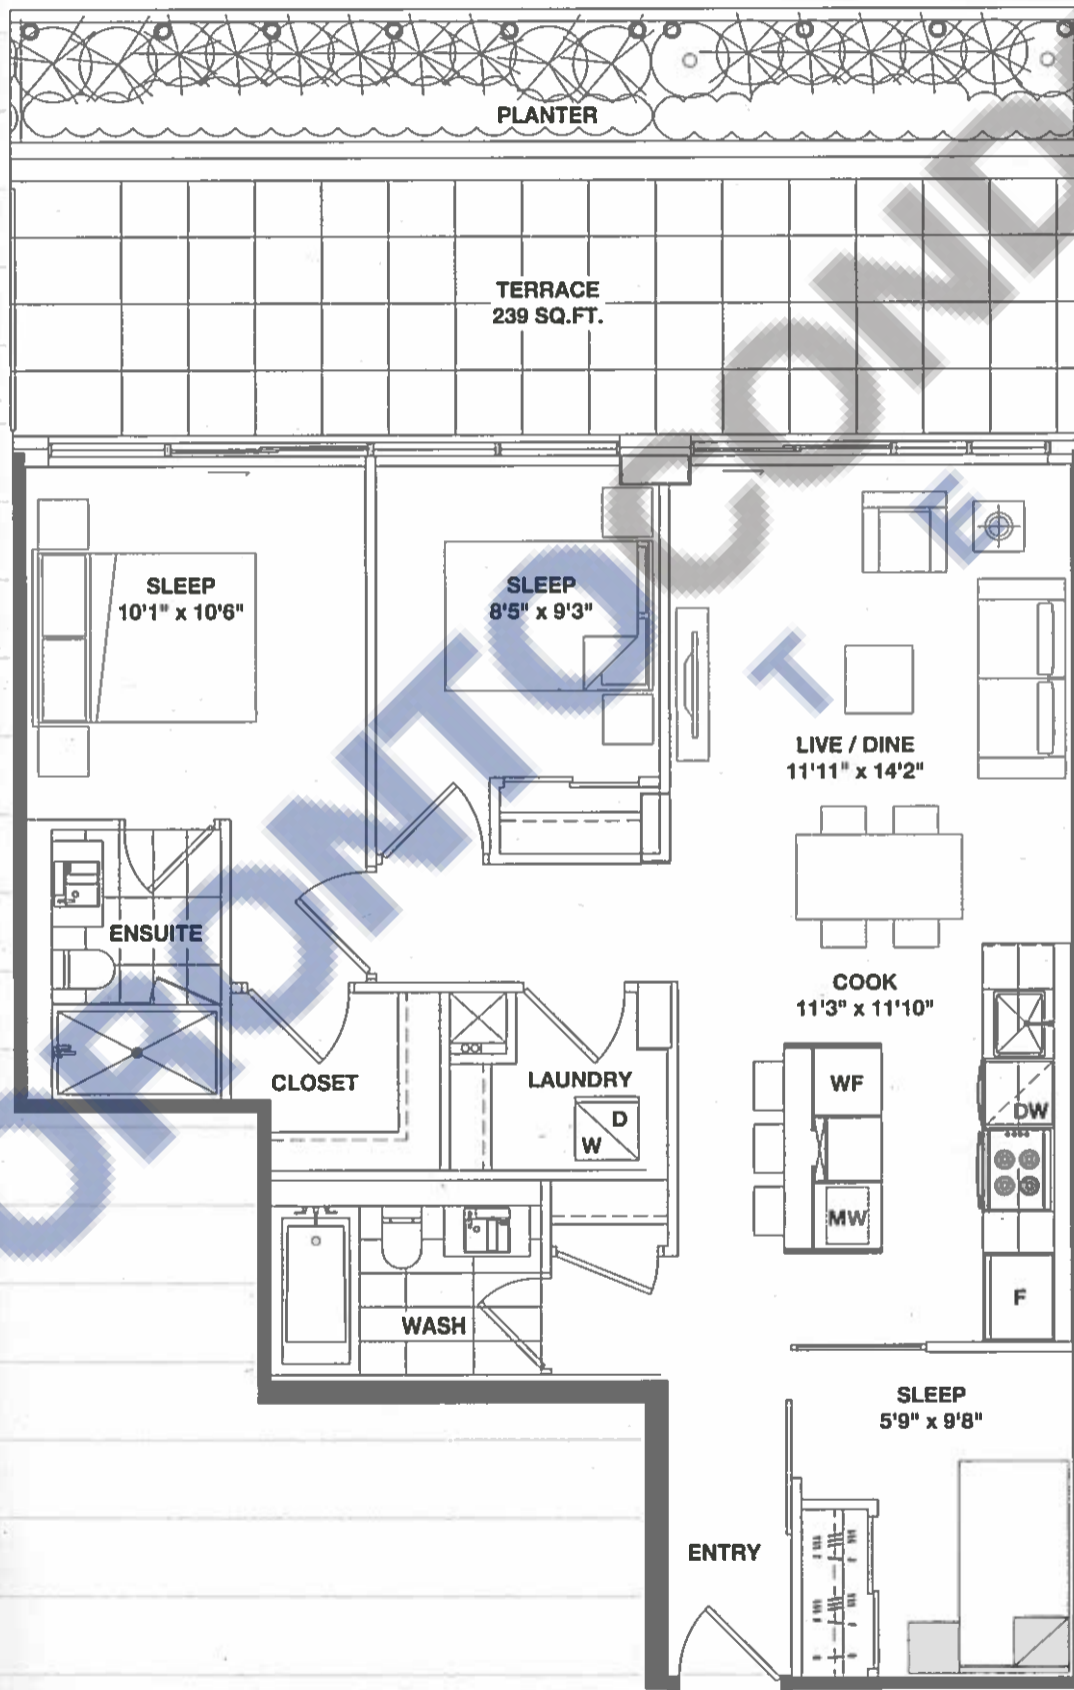

3BR-1-T

959 SQ.FT. / TERRACE 239 SQ.FT. / TOTAL 1198 SQ.FT.

All dimensions, specifications, drawings and floorplans are approximate and are subject to change without notice. Actual square footage may vary from that stated hereon. Floorplans may be mirror image of what is shown. Balcony and terrace square footage is approximate and may vary depending on floor level, location and other factors, and subject to change without notice. Window location, size and type may vary without notice. Furniture not included. E.&O.E.