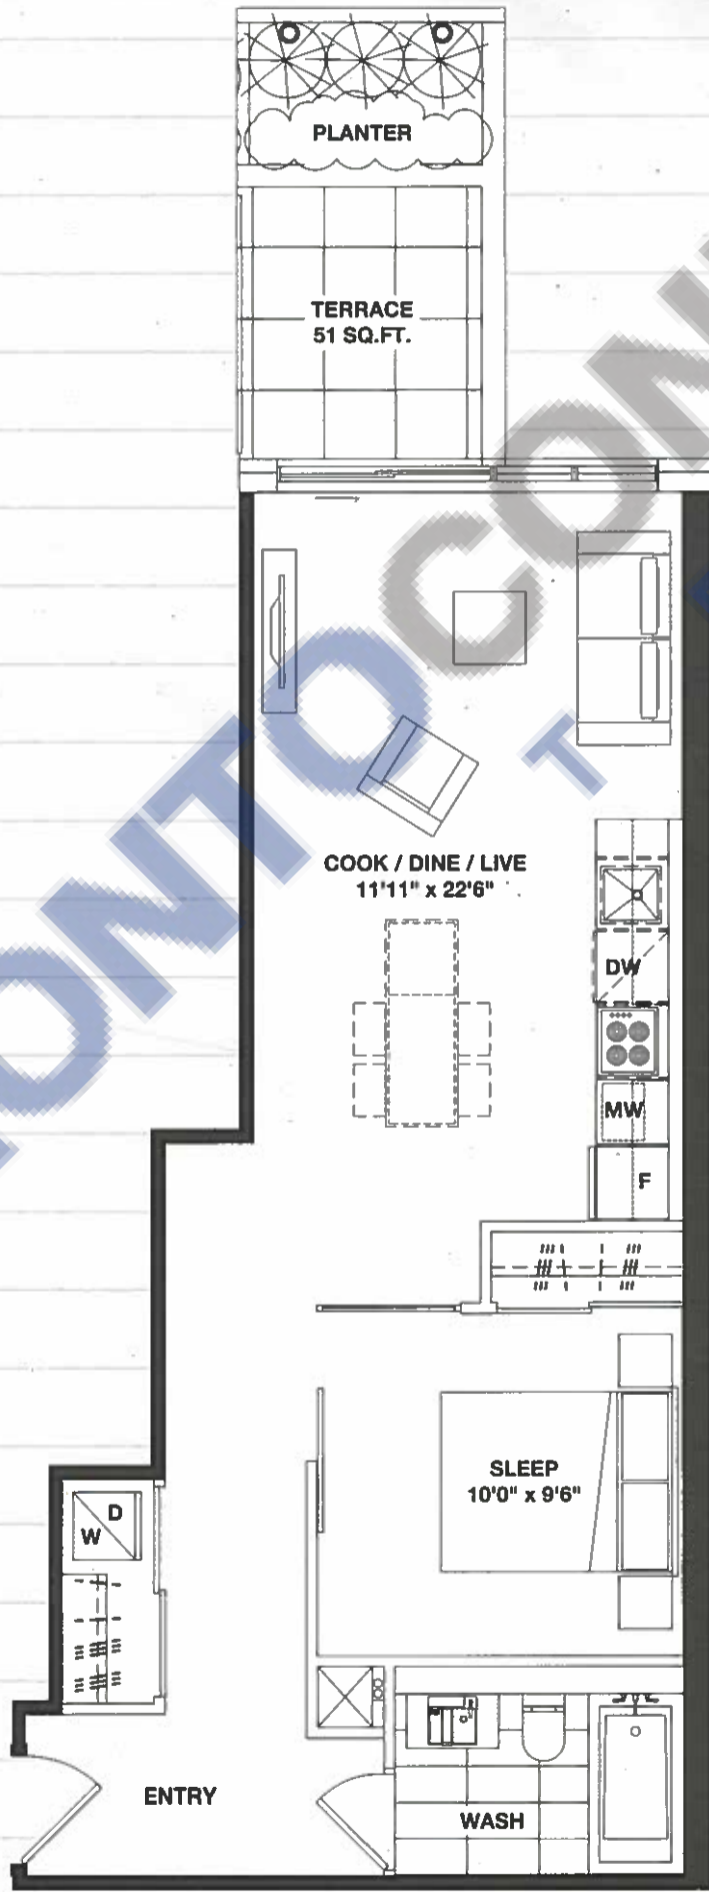

**1BR-2-T**

536 SQ.FT. / TERRACE 96 SQ.FT. / TOTAL 632 SQ.FT.

TORONTO CONDO A M

FLOOR TWO

FLOOR THREE

FLOOR FOUR

FLOOR FIVE

All dimensions, specifications, drawings and floorplans are approximate and are subject to change without notice. Actual square footage may vary from that stated hereon. Floorplans may be mirror image of what is shown. Balcony and terrace square footage is approximate and may vary depending on floor level, location and other factors, and subject to change without notice. Window location, size and type may vary without notice. Furniture not included. E.&O.E.

**1BR-3-T**

568 SQ.FT. / TERRACE 96 SQ.FT. / TOTAL 664 SQ.FT.

FLOOR TWO

FLOOR THREE

FLOOR FOUR

FLOOR FIVE

All dimensions, specifications, drawings and floorplans are approximate and are subject to change without notice. Actual square footage may vary from that stated hereon. Floorplans may be mirror image of what is shown. Balcony and terrace square footage is approximate and may vary depending on floor level, location and other factors, and subject to change without notice. Window location, size and type may vary without notice. Furniture not included. E.&O.E.

**1BR-4-T**

636 SQ.FT. / TERRACE 51 SQ.FT. / TOTAL 687 SQ.FT.

FLOOR TWO

FLOOR THREE

FLOOR FOUR

FLOOR FIVE

All dimensions, specifications, drawings and floorplans are approximate and are subject to change without notice. Actual square footages may vary from that stated hereon. Floorplans may be mirror image of what is shown. Balcony and terrace square footage is approximate and may vary depending on floor level, location and other factors, and subject to change without notice. Window location, size and type may vary without notice. Furniture not included. E.&O.E.