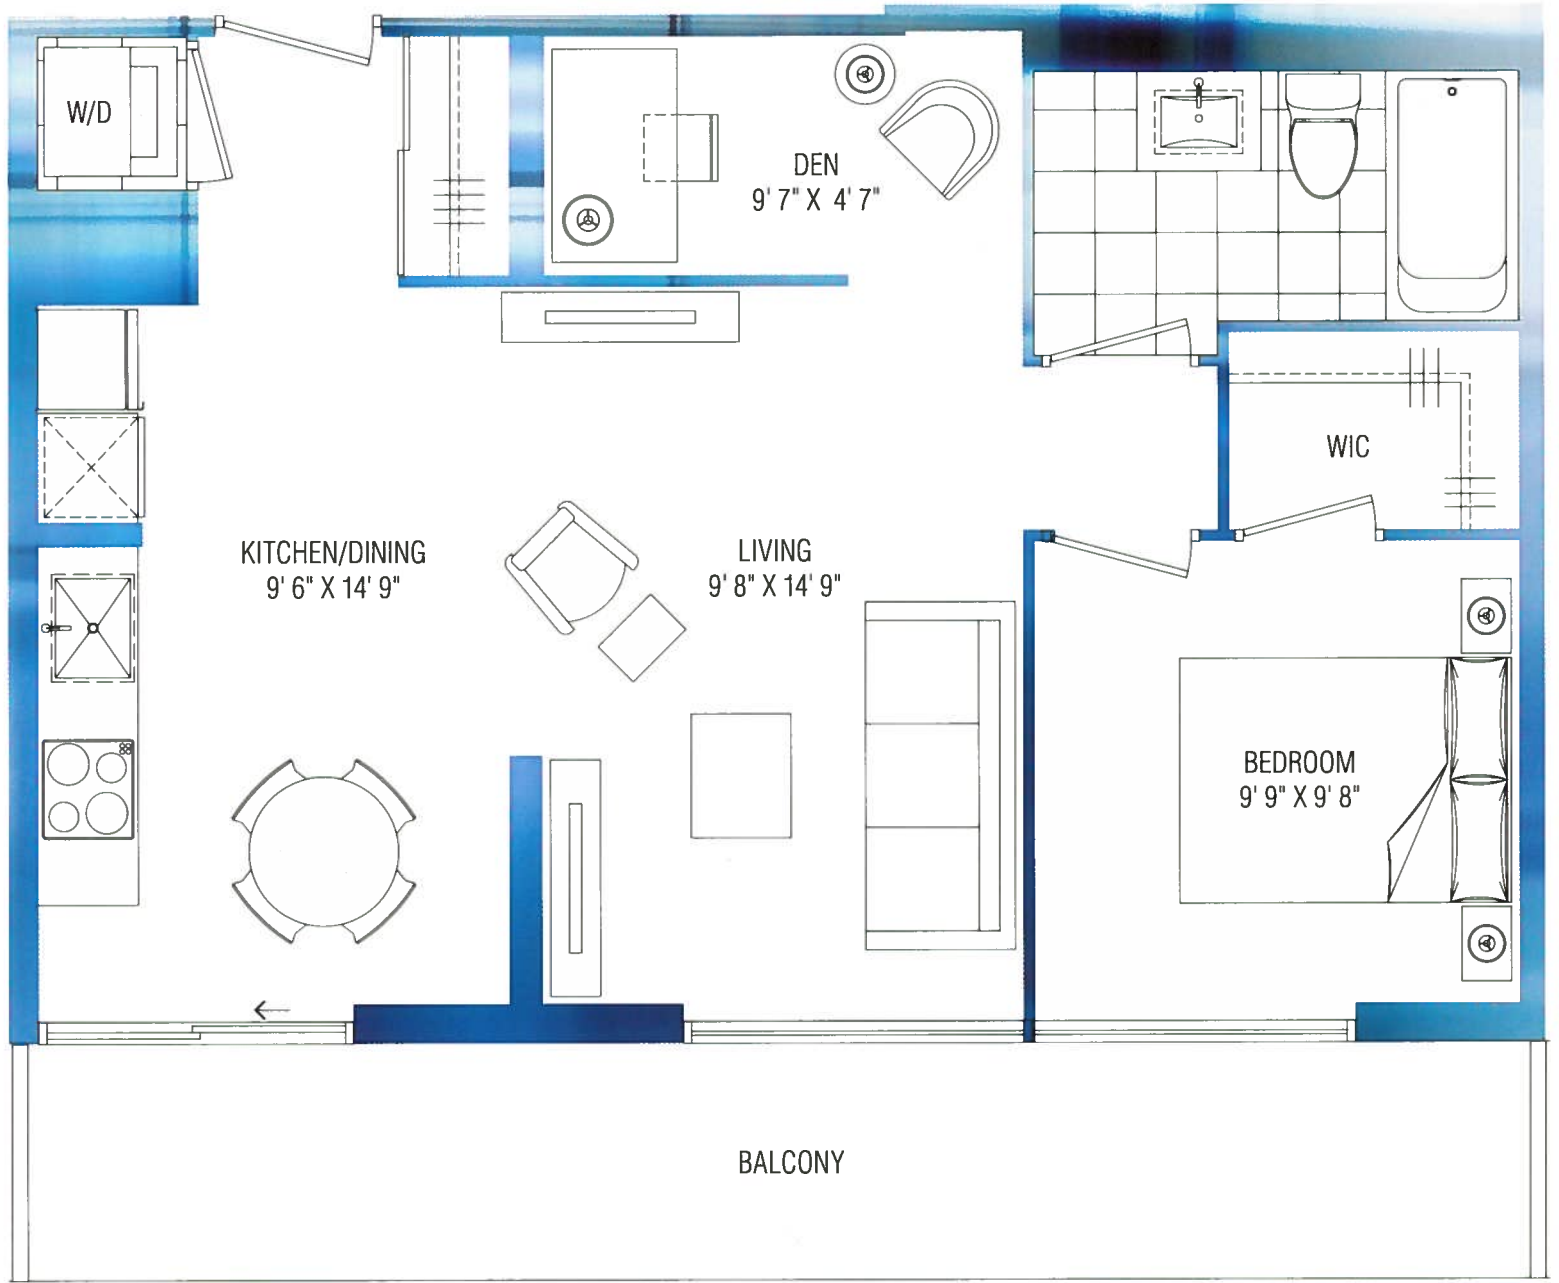

suite: 631 sq.ft.
balcony: 150 sq.ft.
total: 781 sq.ft.
bedrooms: one
bathrooms: one