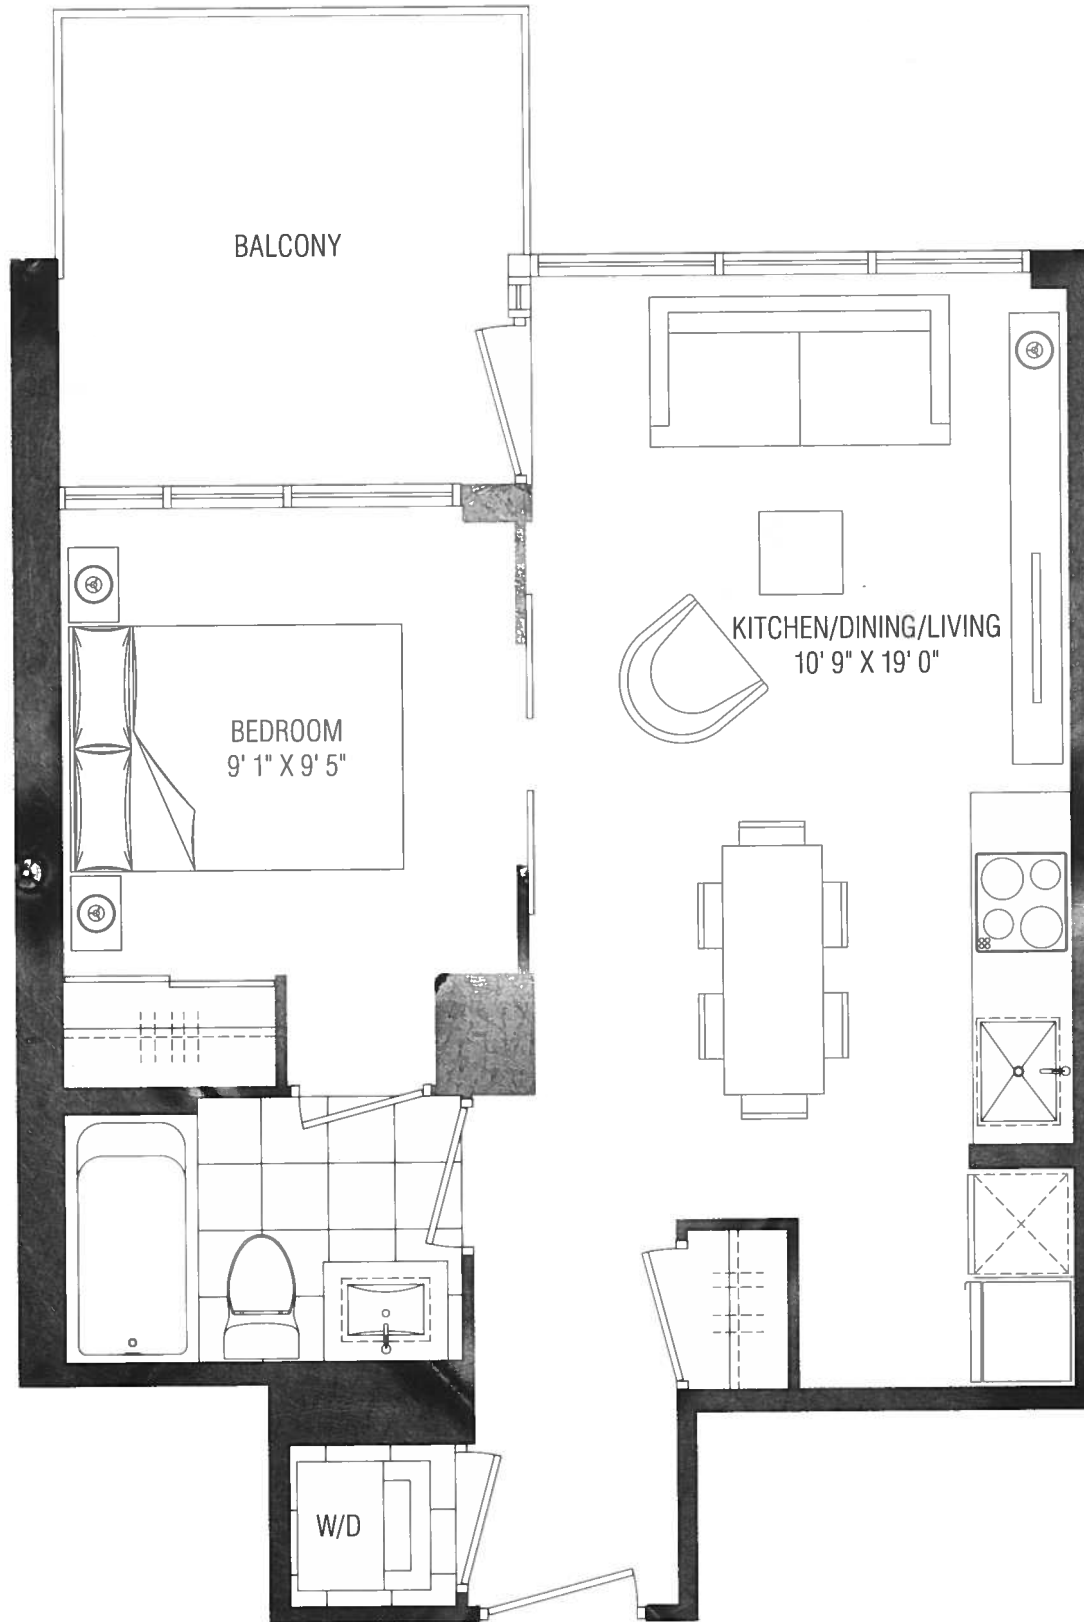

suite: 452 sq.ft.
balcony: 15 sq.ft.
total: 467 sq.ft.
bedrooms: studio
bathrooms: one

floors: 3 – 5 (with balcony)

floor: 2 (with balcony) – as illustrated above

title: suite 1D-P

suite: 641 sq.ft.
balcony: n/a
total: 641 sq.ft.
bedrooms: one
bathrooms: one

floors: 3 – 5 (with balcony)

floor: 2 (with juliet balcony) – as illustrated above

title: suite 1-A

suite: 534 sq.ft.
balcony: 22 sq.ft.
total: 556 sq.ft.
bedrooms: one
bathrooms: one

floors: 10, 12 - 16, 19 - 24, 27 - 32 (with balcony) floor: 11 (with balcony) - as illustrated above

title: suite 1-B

suite: 490 sq.ft.

balcony: 92 sq.ft.

total: 582 sq.ft.

bedrooms: one

bathrooms: one

floors: 10, 12 - 16, 19 - 24, 27 - 32 (with balcony)

floor: 11 (with balcony) - as illustrated above

title: suite 1-C

suite: 544 sq.ft.
terrace: 131 sq.ft.
total: 675 sq.ft.
bedrooms: one
bathrooms: one

floor: 9 (with terrace)

floors: 18, 26, 34 (with balcony)

floors: 17, 25, 33
(with terrace) – as illustrated above