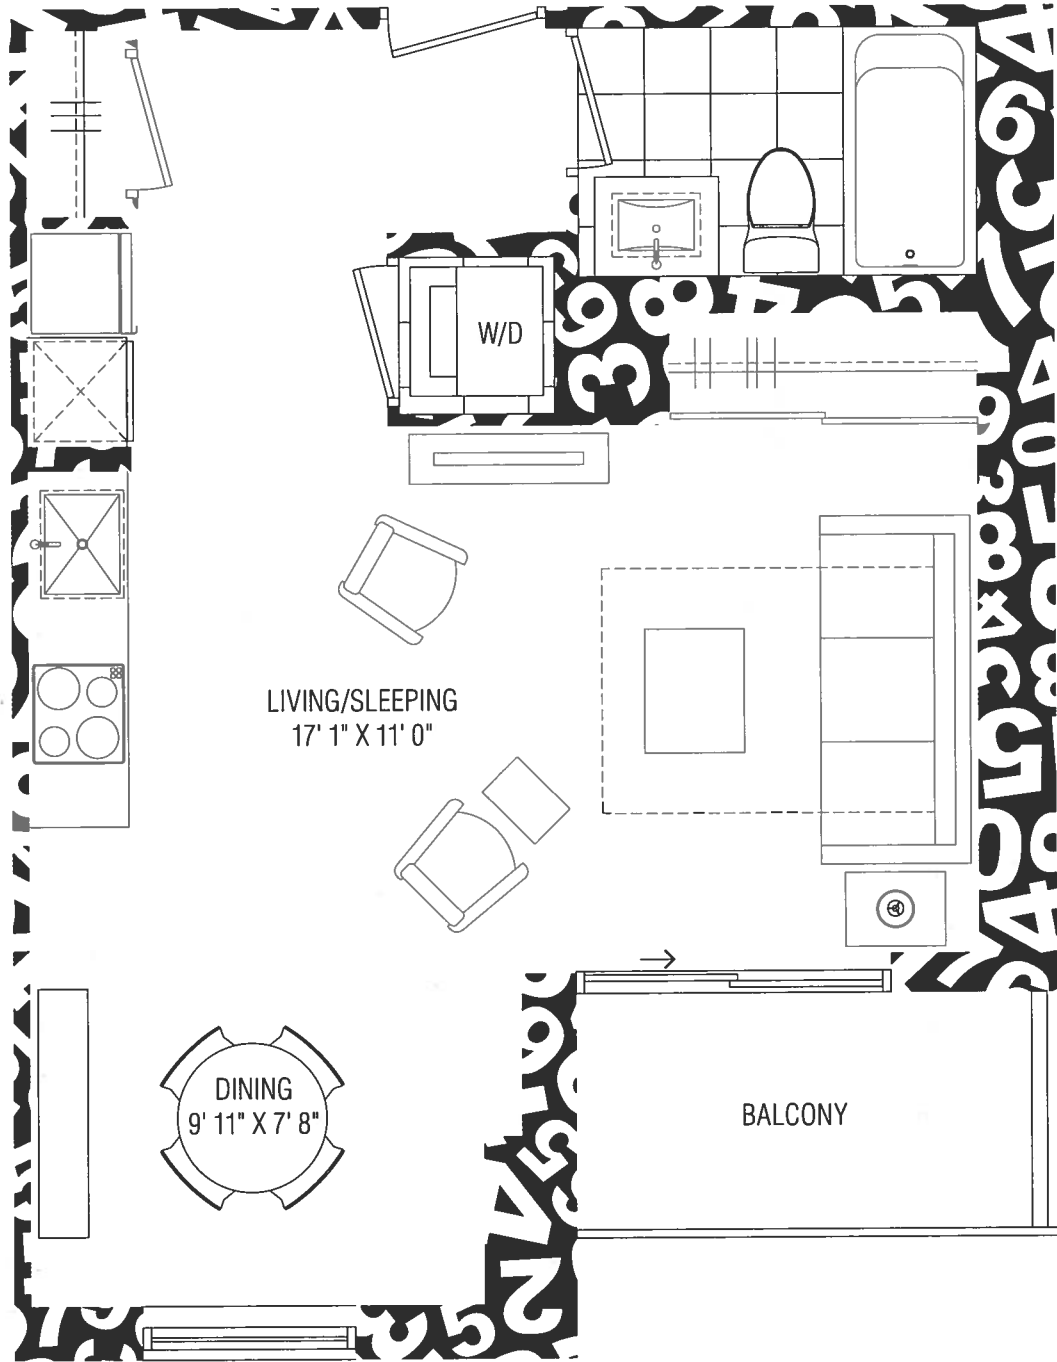

title: suite B-A
 suite: 420 sq.ft.
 terrace: 111 sq.ft.
 total: 531 sq.ft.
 bedrooms: studio
 bathrooms: one

floors: 3 – 5 (with balcony)

floor: 2 (with balcony) – as illustrated above

title: suite B-B

suite: 495 sq.ft.

terrace: 112 sq.ft.

total: 607 sq.ft.

bedrooms: studio

bathrooms: one

floors: 3 – 5 (with juliet balcony)

floor: 2 (with terrace) – as illustrated above

title: suite B-D

suite: 488 sq.ft.

balcony: 46 sq.ft.

total: 534 sq.ft.

bedrooms: studio

bathrooms: one

floors: 3, 5 (with juliet balcony)

floor: 4 (with balcony)

floor: 2 (with balcony) – as illustrated above

title: suite B-E

suite: 452 sq.ft.
balcony: 15 sq.ft.
total: 467 sq.ft.
bedrooms: studio
bathrooms: one

floors: 3 – 5 (with balcony)

floor: 2 (with balcony) – as illustrated above

title: suite 1D-P

suite: 641 sq.ft.
balcony: n/a
total: 641 sq.ft.
bedrooms: one
bathrooms: one