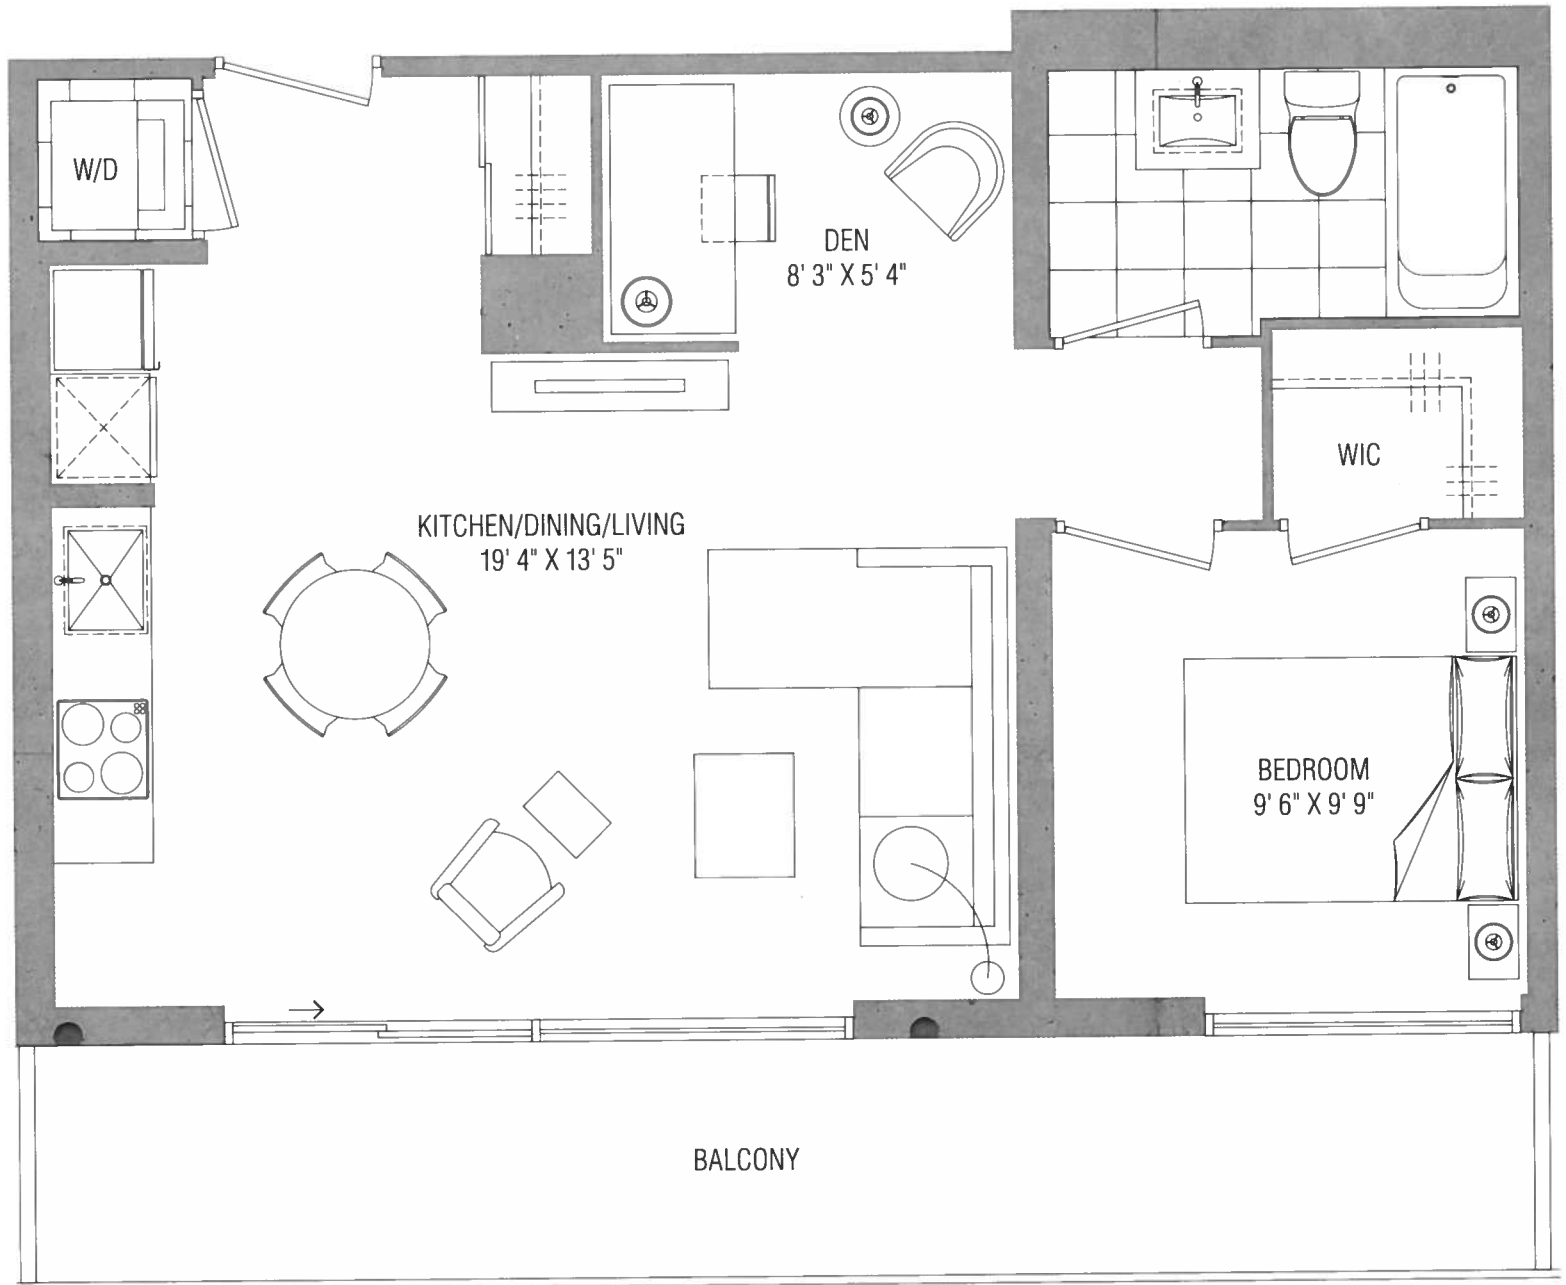

title: suite 1D-S

suite: 618 sq.ft.

balcony: 150 sq.ft.

total: 768 sq.ft.

bedrooms: one

bathrooms: one