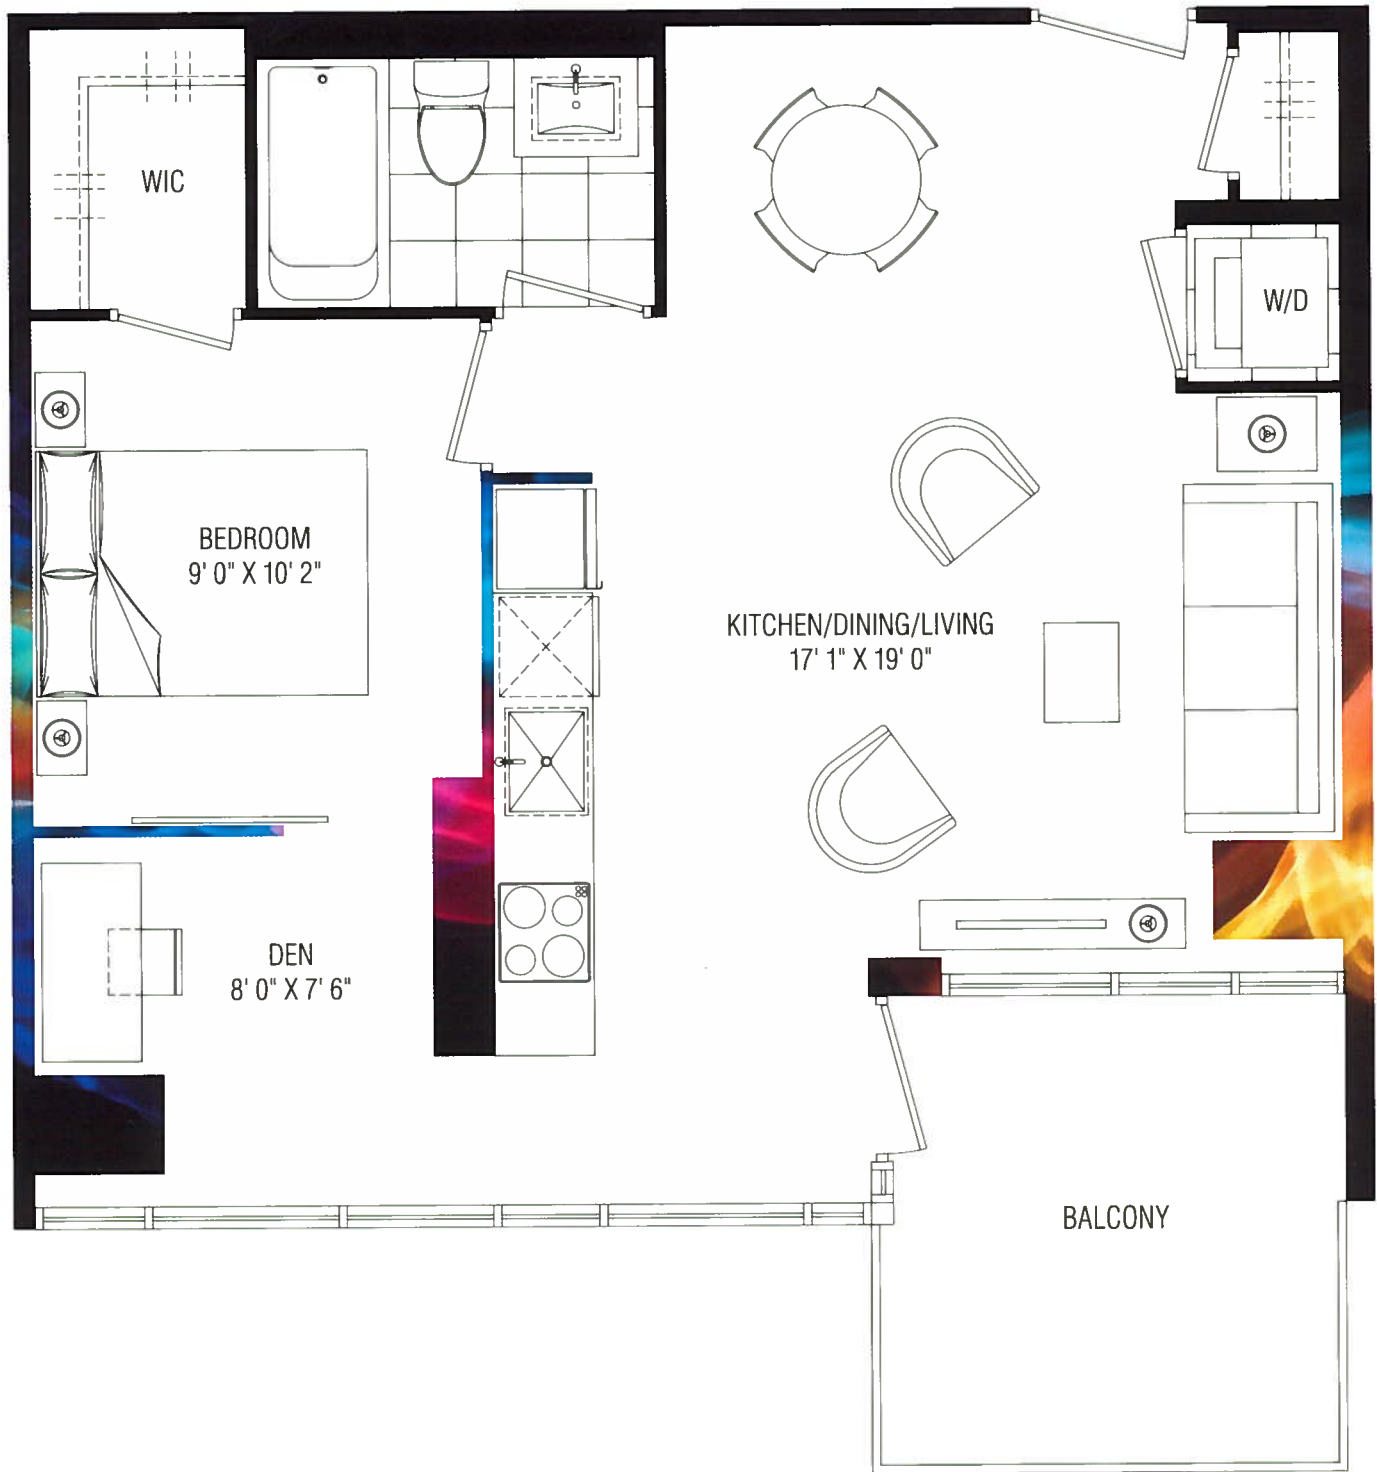

title: suite 1D-A

suite: 638 sq.ft.
balcony: 92 sq.ft.
total: 730 sq.ft.
bedrooms: one
bathrooms: one

floors: 10 – 15, 19 – 24, 27 – 32 (with balcony) floor: 16 (with balcony) – as illustrated above