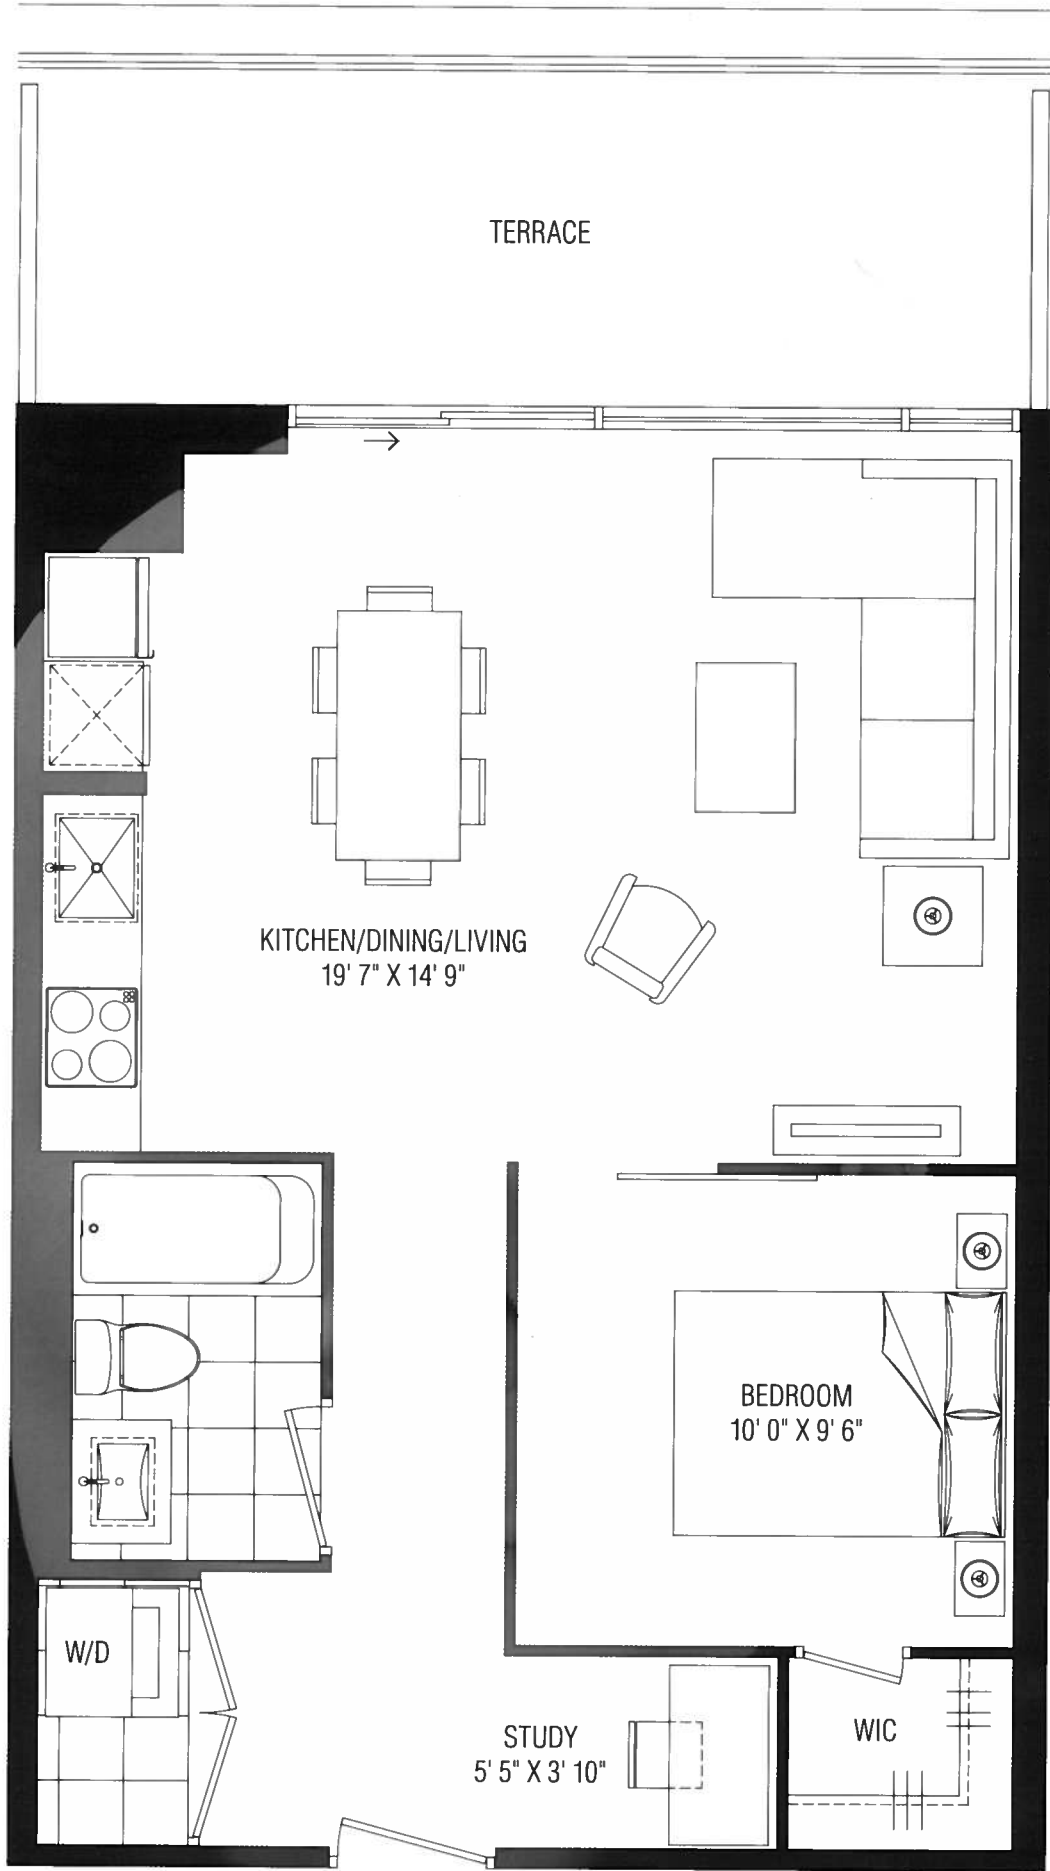

title: suite 1D-L

suite: 601 sq.ft.
terrace: 161 sq.ft.
total: 762 sq.ft.
bedrooms: one
bathrooms: one