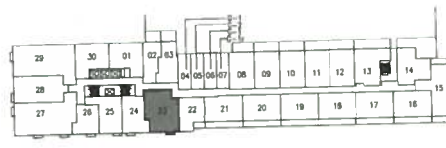

floor: 2 (with balcony) - as illustrated above