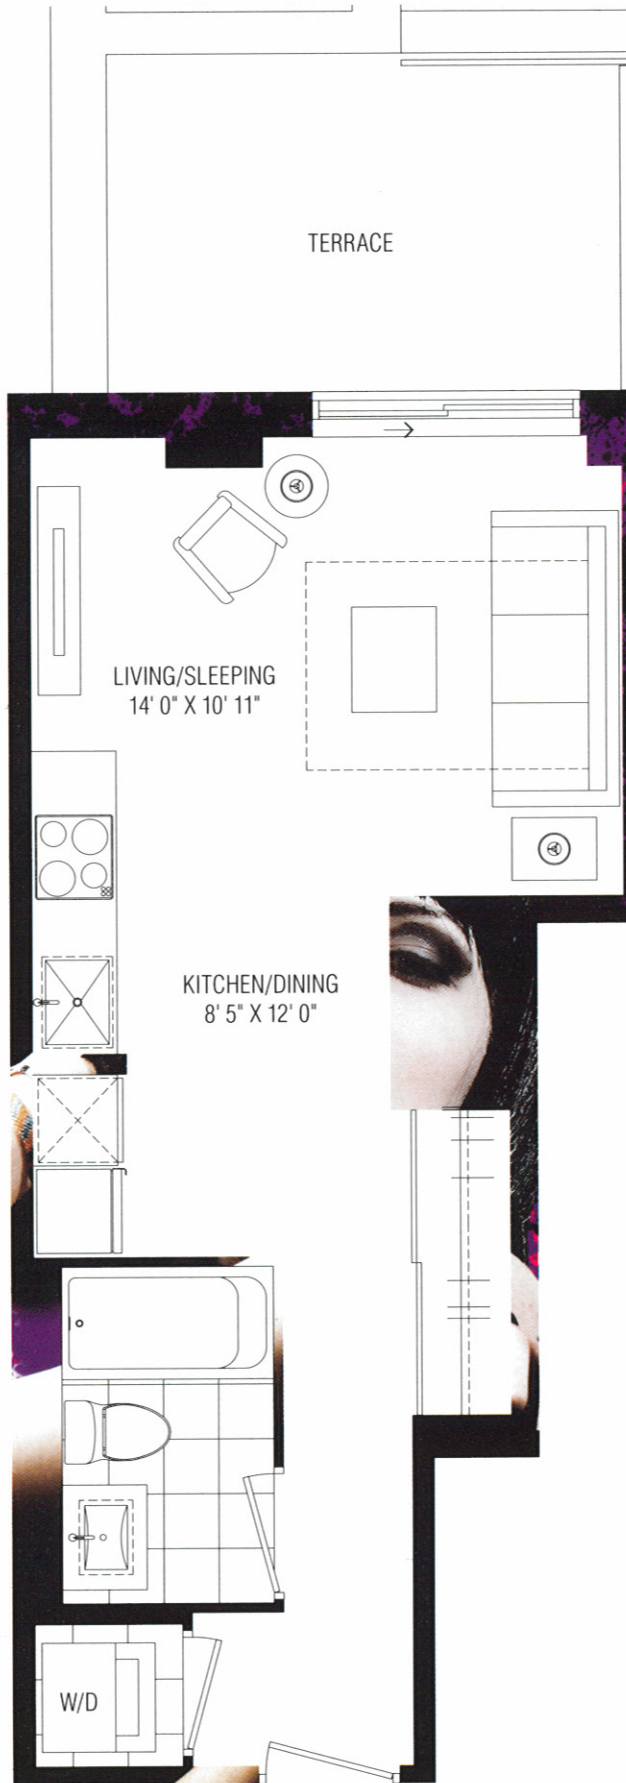

title: suite B-A
 suite: 420 sq.ft.
 terrace: 111 sq.ft.
 total: 531 sq.ft.
 bedrooms: studio
 bathrooms: one

floors: 3 – 5 (with balcony)

floor: 2 (with balcony) – as illustrated above

title: suite B-B

suite: 495 sq.ft.

terrace: 112 sq.ft.

total: 607 sq.ft.

bedrooms: studio

bathrooms: one

floors: 3 – 5 (with juliet balcony)

floor: 2 (with terrace) – as illustrated above

title: suite B-D

suite: 488 sq.ft.

balcony: 46 sq.ft.

total: 534 sq.ft.

bedrooms: studio

bathrooms: one

floors: 3, 5 (with juliet balcony)

floor: 4 (with balcony)

floor: 2 (with balcony) – as illustrated above

title: suite B-E

suite: 452 sq.ft.
balcony: 15 sq.ft.
total: 467 sq.ft.
bedrooms: studio
bathrooms: one

floors: 3 – 5 (with balcony)

floor: 2 (with balcony) – as illustrated above

title: suite 1D-P

suite: 641 sq.ft.
balcony: n/a
total: 641 sq.ft.
bedrooms: one
bathrooms: one