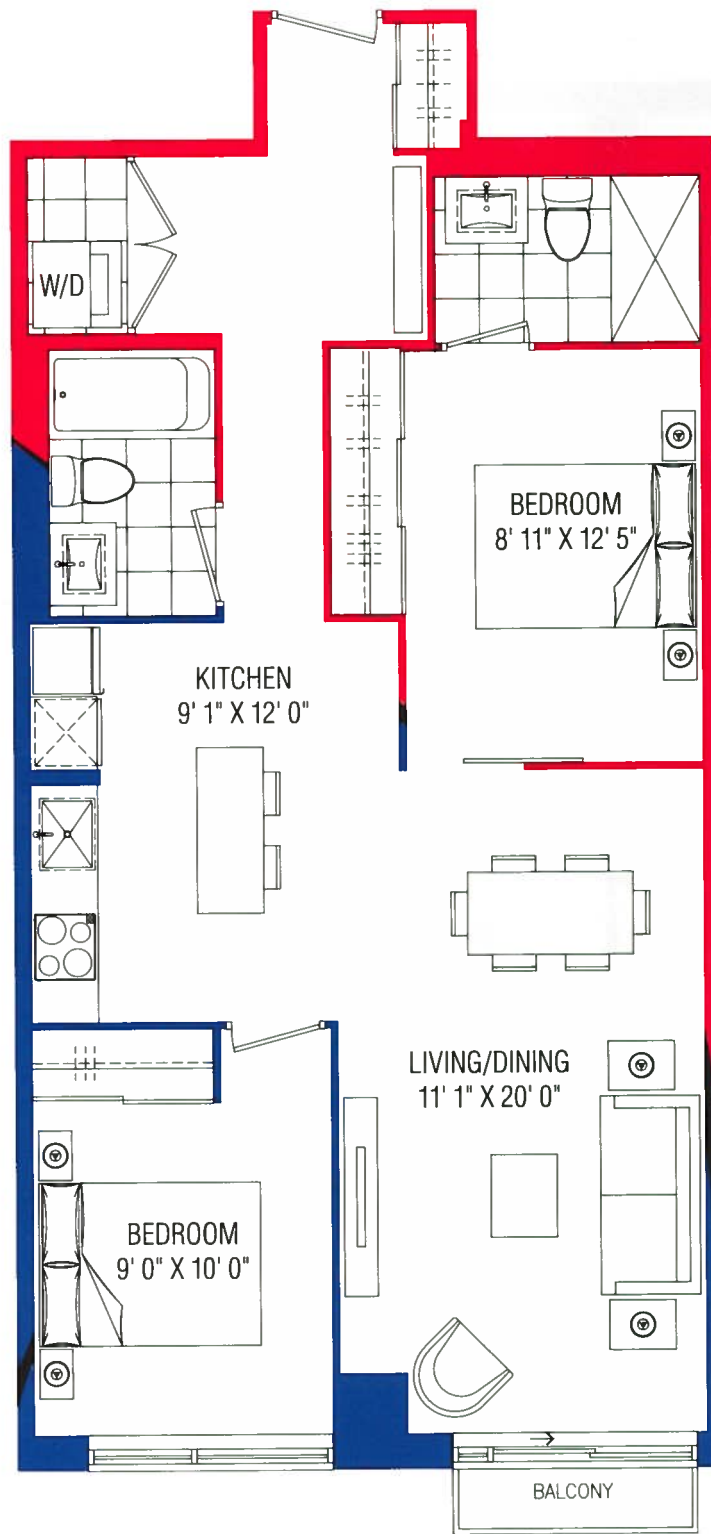

title: suite B-A
 suite: 420 sq.ft.
 terrace: 111 sq.ft.
 total: 531 sq.ft.
 bedrooms: studio
 bathrooms: one

floors: 3 – 5 (with balcony)

floor: 2 (with balcony) – as illustrated above

title: suite B-B

suite: 495 sq.ft.

terrace: 112 sq.ft.

total: 607 sq.ft.

bedrooms: studio

bathrooms: one

floors: 3 – 5 (with juliet balcony)

floor: 2 (with terrace) – as illustrated above

title: suite B-D

suite: 488 sq.ft.

title: suite 1-B

suite: 490 sq.ft.

balcony: 92 sq.ft.

total: 582 sq.ft.

bedrooms: one

bathrooms: one

floors: 10, 12 - 16, 19 - 24, 27 - 32 (with balcony)

floor: 11 (with balcony) - as illustrated above

floors: 17, 25, 33
(with terrace) – as illustrated above

title: suite 2-E

suite: 881 sq.ft.

balcony: 15 sq.ft.

total: 896 sq.ft.

bedrooms: two

bathrooms: two

floors: 7 – 8 (with balcony)