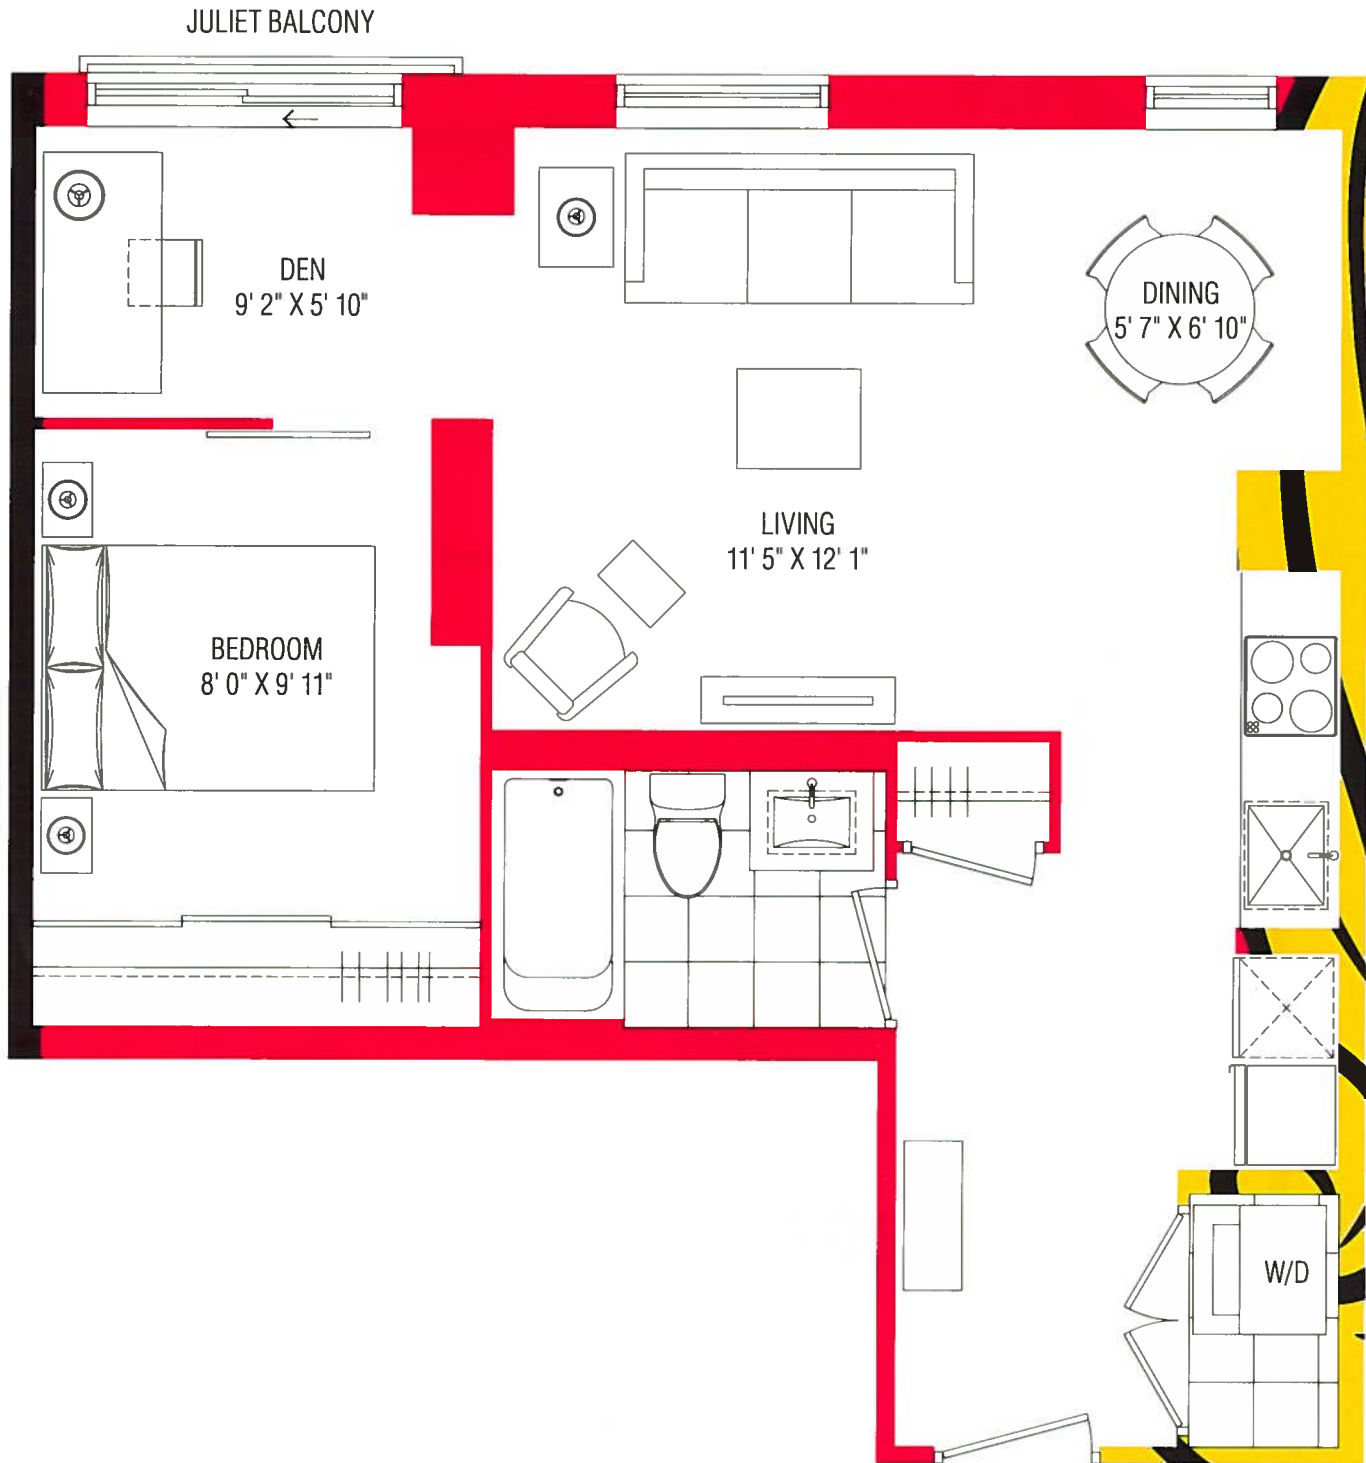

terrace: 112 sq.ft.

total: 607 sq.ft.

bedrooms: studio

bathrooms: one

floors: 3 – 5 (with juliet balcony)

floor: 2 (with terrace) – as illustrated above

title: suite B-D

suite: 488 sq.ft.

balcony: 46 sq.ft.

total: 534 sq.ft.

bedrooms: studio

bathrooms: one

floors: 3, 5 (with juliet balcony)

floor: 4 (with balcony)

floor: 2 (with balcony) – as illustrated above

title: suite B-E

suite: 452 sq.ft.
balcony: 15 sq.ft.
total: 467 sq.ft.
bedrooms: studio
bathrooms: one

floors: 3 – 5 (with balcony)

floor: 2 (with balcony) – as illustrated above

title: suite 1D-P

suite: 641 sq.ft.
balcony: n/a
total: 641 sq.ft.
bedrooms: one
bathrooms: one

floors: 3 – 5 (with balcony)

floor: 2 (with juliet balcony) – as illustrated above

title: suite 1-A

suite: 534 sq.ft.
balcony: 22 sq.ft.
total: 556 sq.ft.
bedrooms: one
bathrooms: one

floors: 10, 12 - 16, 19 - 24, 27 - 32 (with balcony) floor: 11 (with balcony) - as illustrated above