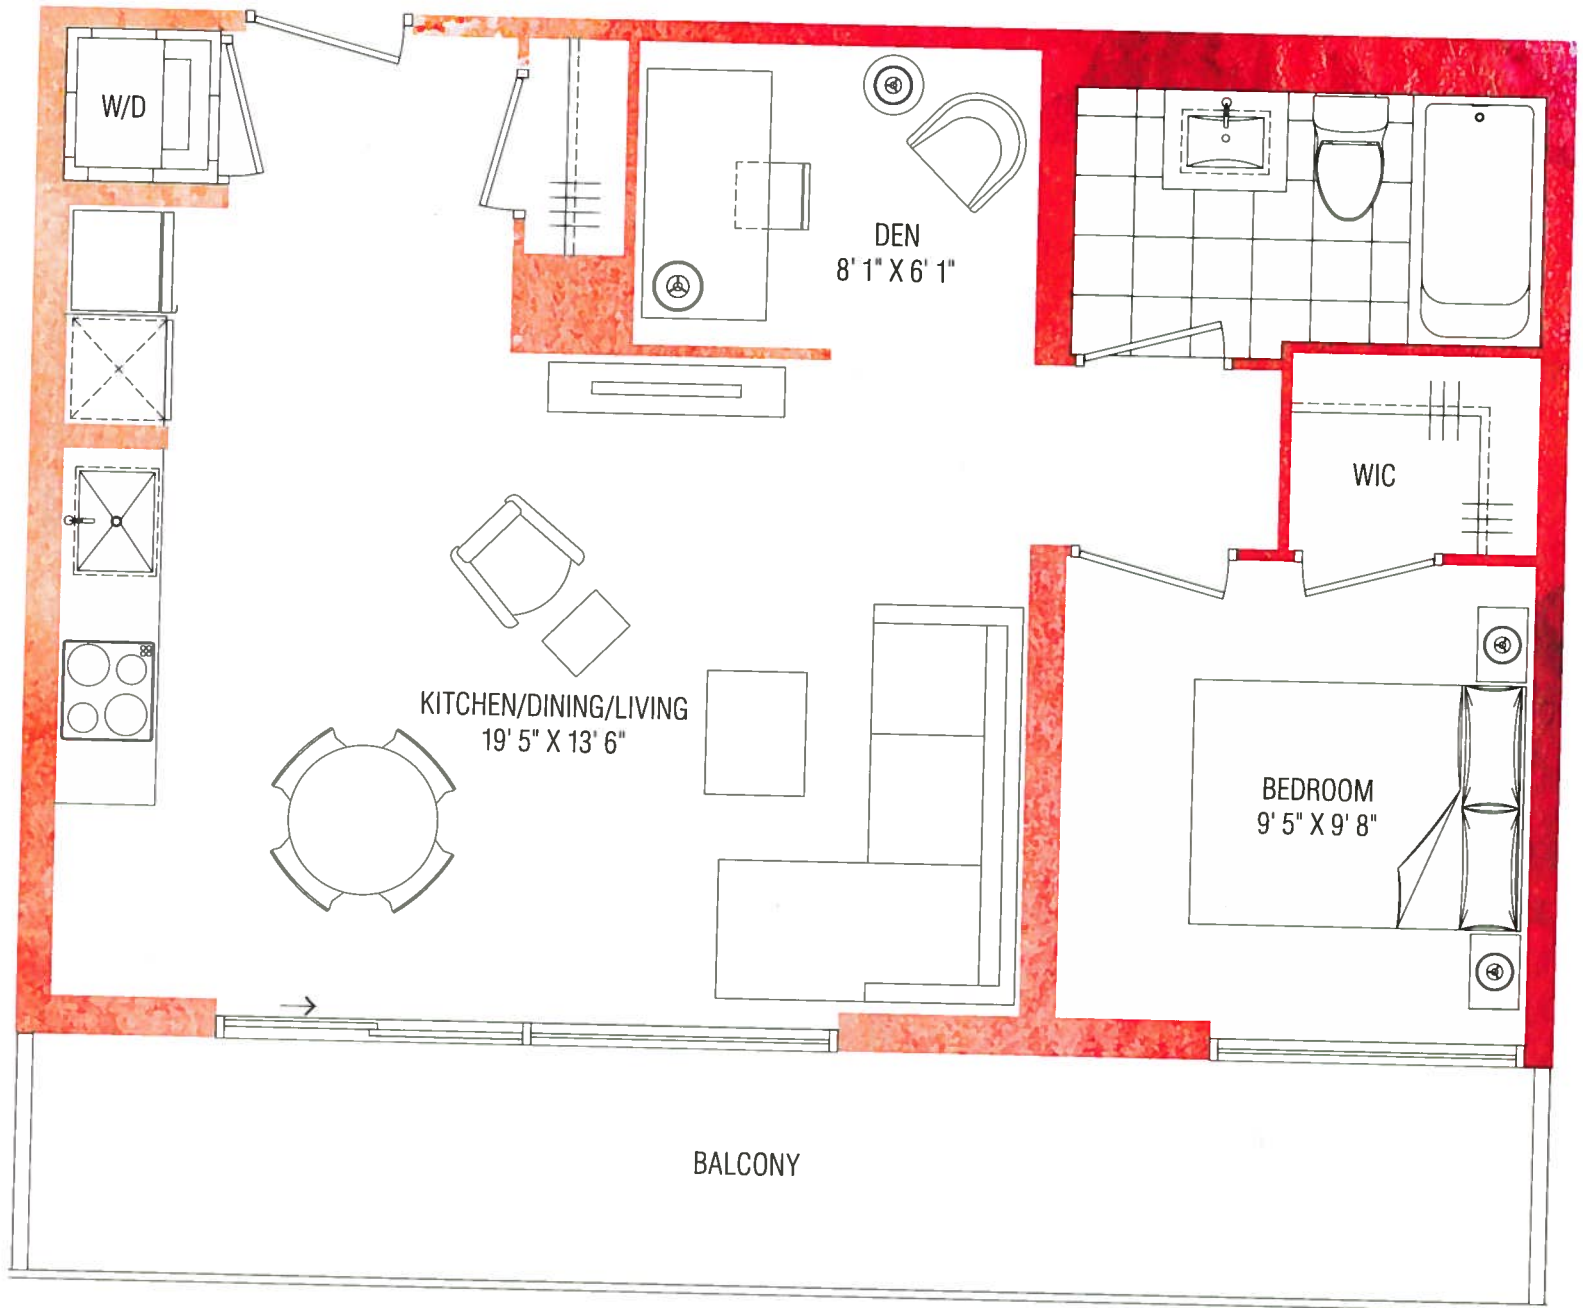

title: suite B-A
 suite: 420 sq.ft.
 terrace: 111 sq.ft.
 total: 531 sq.ft.
 bedrooms: studio
 bathrooms: one

floors: 3 – 5 (with balcony)

floor: 2 (with balcony) – as illustrated above

title: suite B-B

suite: 495 sq.ft.

terrace: 112 sq.ft.

total: 607 sq.ft.

bedrooms: studio

bathrooms: one

floors: 3 – 5 (with juliet balcony)

floor: 2 (with terrace) – as illustrated above

title: suite B-D

suite: 488 sq.ft.

title: suite 1D-C

suite: 673 sq.ft.
balcony: 15 sq.ft.
total: 688 sq.ft.
bedrooms: one
bathrooms: one

floor: 7 (with balcony) floor: 8 (with balcony) – as illustrated above

title: suite 1D-G

suite: 631 sq.ft.
balcony: 150 sq.ft.
total: 781 sq.ft.
bedrooms: one
bathrooms: one