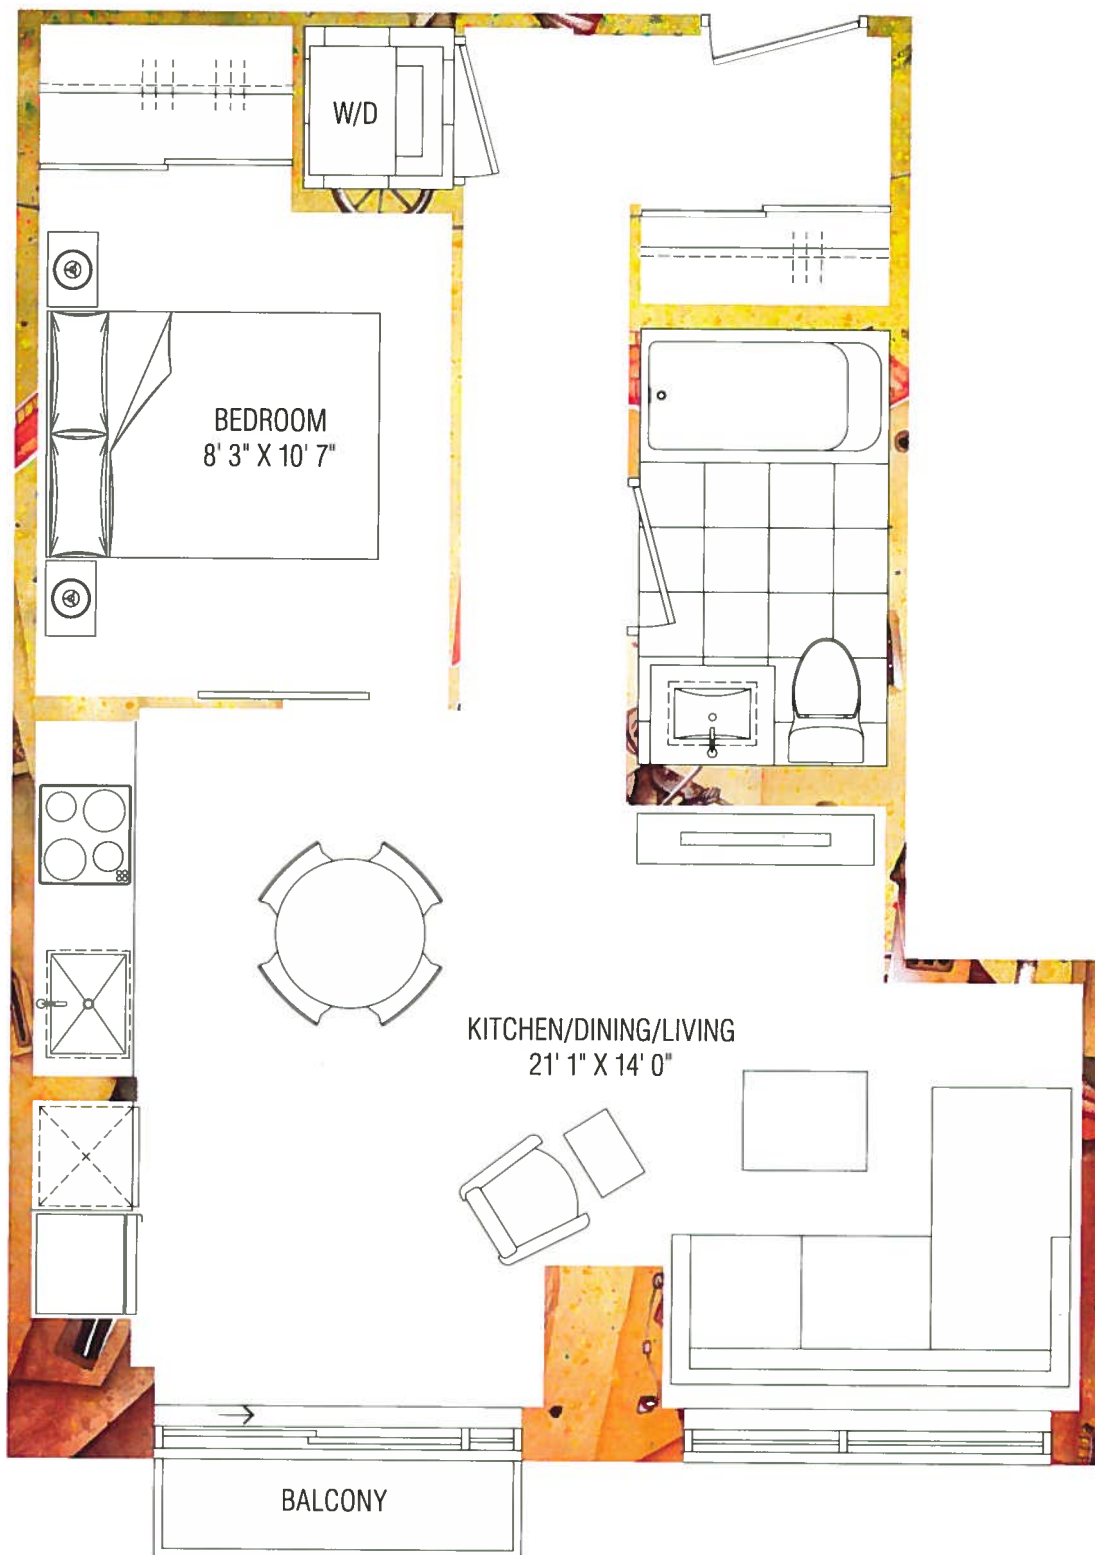

title: suite B-A
 suite: 420 sq.ft.
 terrace: 111 sq.ft.
 total: 531 sq.ft.
 bedrooms: studio
 bathrooms: one

floors: 3 – 5 (with balcony)

floor: 2 (with balcony) – as illustrated above

title: suite B-B

suite: 495 sq.ft.

title: suite 1-C

suite: 544 sq.ft.
terrace: 131 sq.ft.
total: 675 sq.ft.
bedrooms: one
bathrooms: one

floor: 9 (with terrace)

floors: 18, 26, 34 (with balcony)

floors: 17, 25, 33
(with terrace) – as illustrated above

title: suite 1-D

suite: 557 sq.ft.

terrace: 81 sq.ft.

total: 638 sq.ft.

bedrooms: one

bathrooms: one

floor: 9 (with terrace)

floors: 18, 26, 34 (with balcony)

floors: 17, 25, 33
(with terrace) – as illustrated above

title: suite 1-E

suite: 569 sq.ft.
balcony: 15 sq.ft.
total: 584 sq.ft.
bedrooms: one
bathrooms: one

floors: 3 – 5 (with balcony)

floor: 2 (with balcony) – as illustrated above