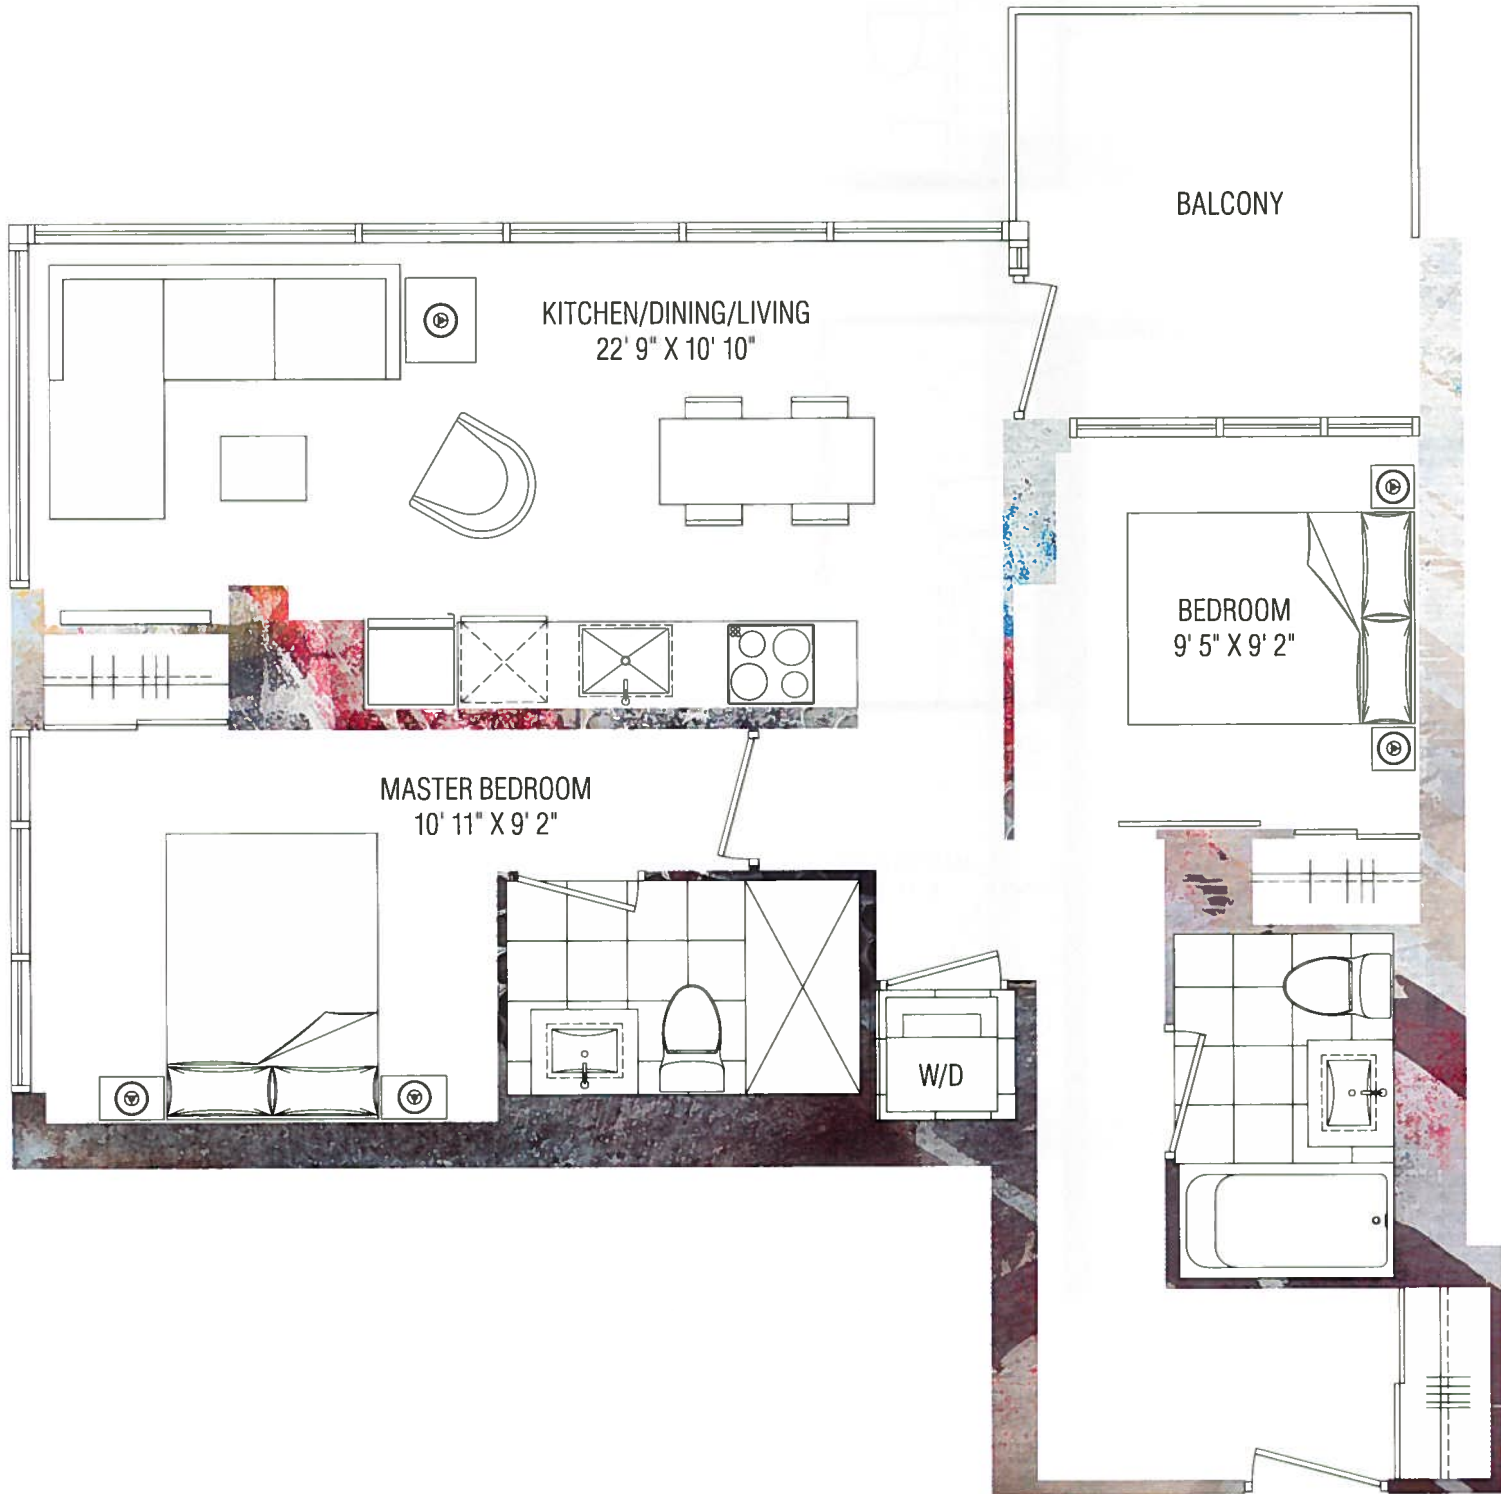

title: suite B-A
 suite: 420 sq.ft.
 terrace: 111 sq.ft.
 total: 531 sq.ft.
 bedrooms: studio
 bathrooms: one

floors: 3 – 5 (with balcony)

floor: 2 (with balcony) – as illustrated above

title: suite B-B

suite: 495 sq.ft.

terrace: 112 sq.ft.

total: 607 sq.ft.

bedrooms: studio

bathrooms: one

floors: 3 – 5 (with juliet balcony)

floor: 2 (with terrace) – as illustrated above

title: suite B-D

suite: 488 sq.ft.

balcony: 46 sq.ft.

total: 534 sq.ft.

bedrooms: studio

bathrooms: one

floors: 3, 5 (with juliet balcony)

floor: 4 (with balcony)

floor: 2 (with balcony) – as illustrated above

title: suite B-E

floors: 10 – 15, 19 – 24, 27 – 32 (with balcony) floor: 16 (with balcony) – as illustrated above

title: suite 2-B

suite: 762 sq.ft.

balcony: 92 sq.ft.

total: 854 sq.ft.

bedrooms: two

bathrooms: two

floors: 10, 12 – 16, 19 – 24, 27 – 32 (with balcony)