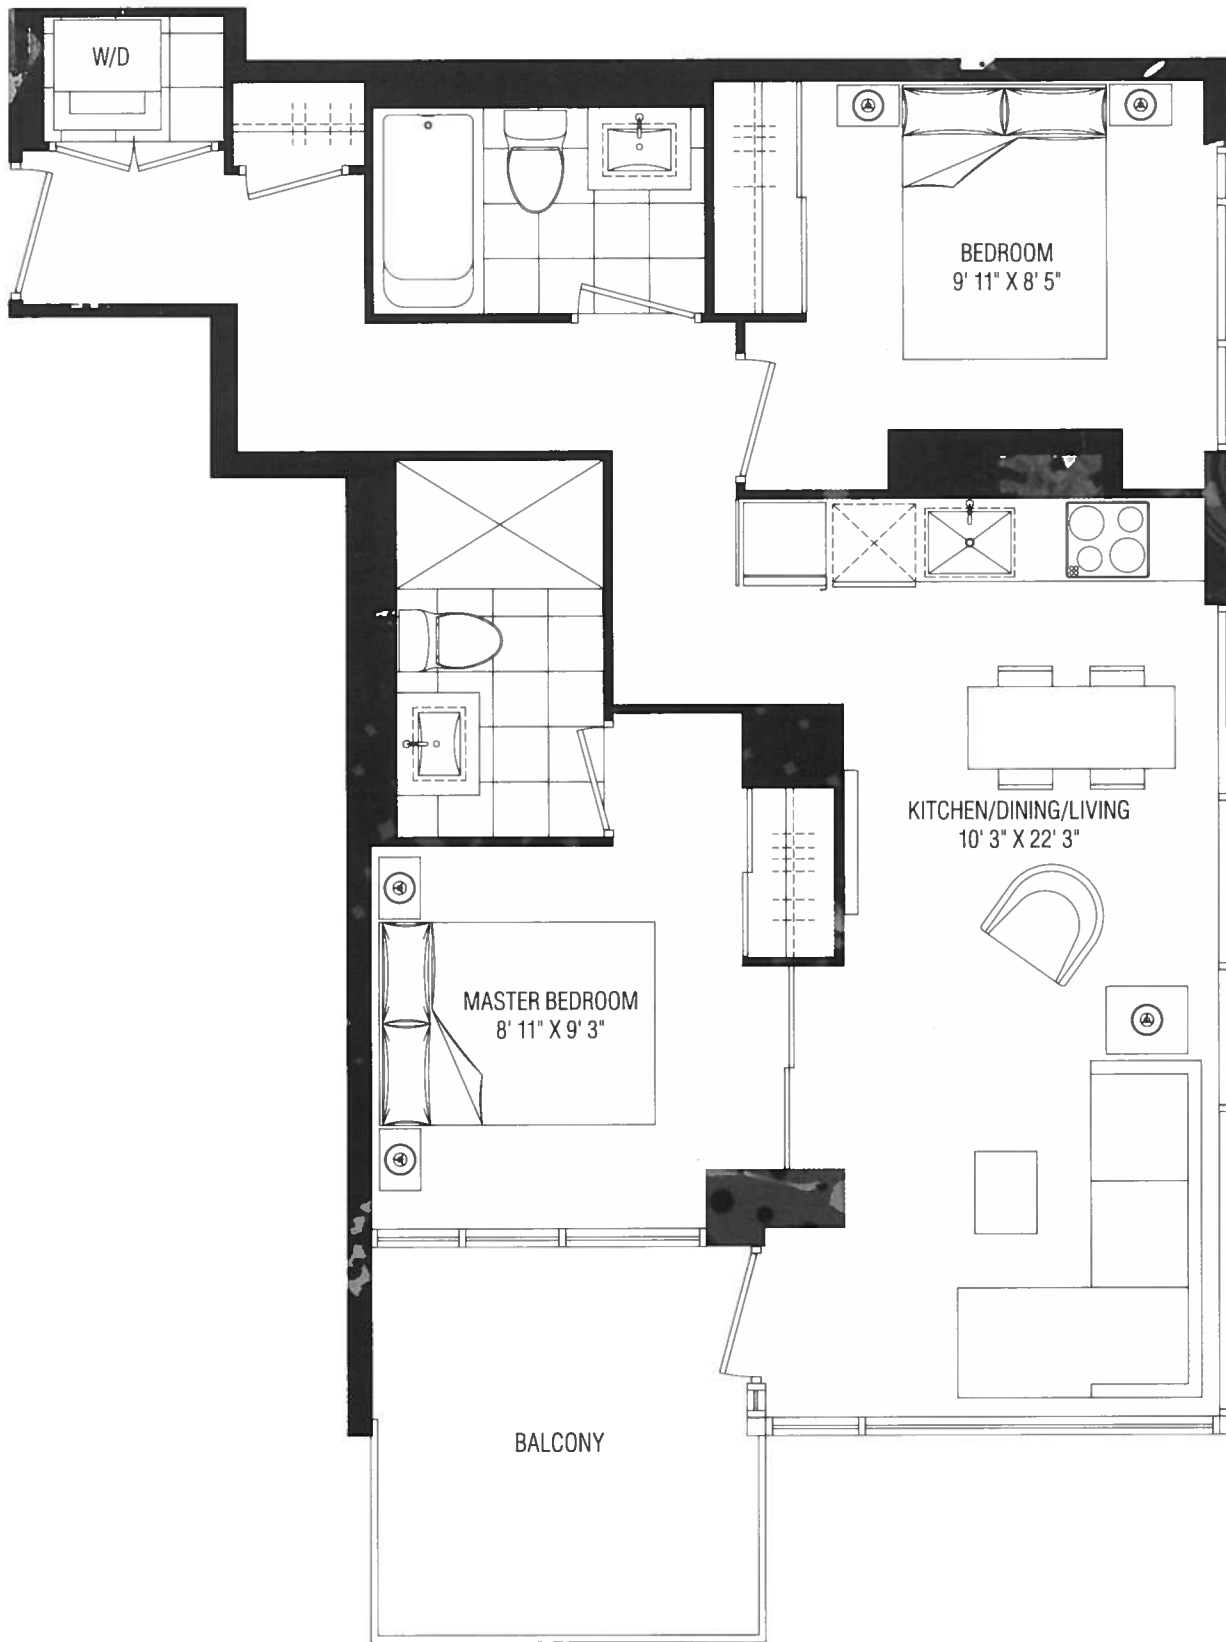

title: suite B-A
 suite: 420 sq.ft.
 terrace: 111 sq.ft.
 total: 531 sq.ft.
 bedrooms: studio
 bathrooms: one

floors: 3 – 5 (with balcony)

floor: 2 (with balcony) – as illustrated above

title: suite B-B

suite: 495 sq.ft.

terrace: 112 sq.ft.

total: 607 sq.ft.

bedrooms: studio

bathrooms: one

floors: 3 – 5 (with juliet balcony)

floor: 2 (with terrace) – as illustrated above

title: suite B-D

suite: 488 sq.ft.

total: 768 sq.ft.

bedrooms: one

bathrooms: one

floors: 3 - 5 (with balcony)

floor: 2 (with balcony) - as illustrated above

title: suite 2-A

suite: 750 sq.ft.
balcony: 92 sq.ft.
total: 842 sq.ft.
bedrooms: two
bathrooms: two