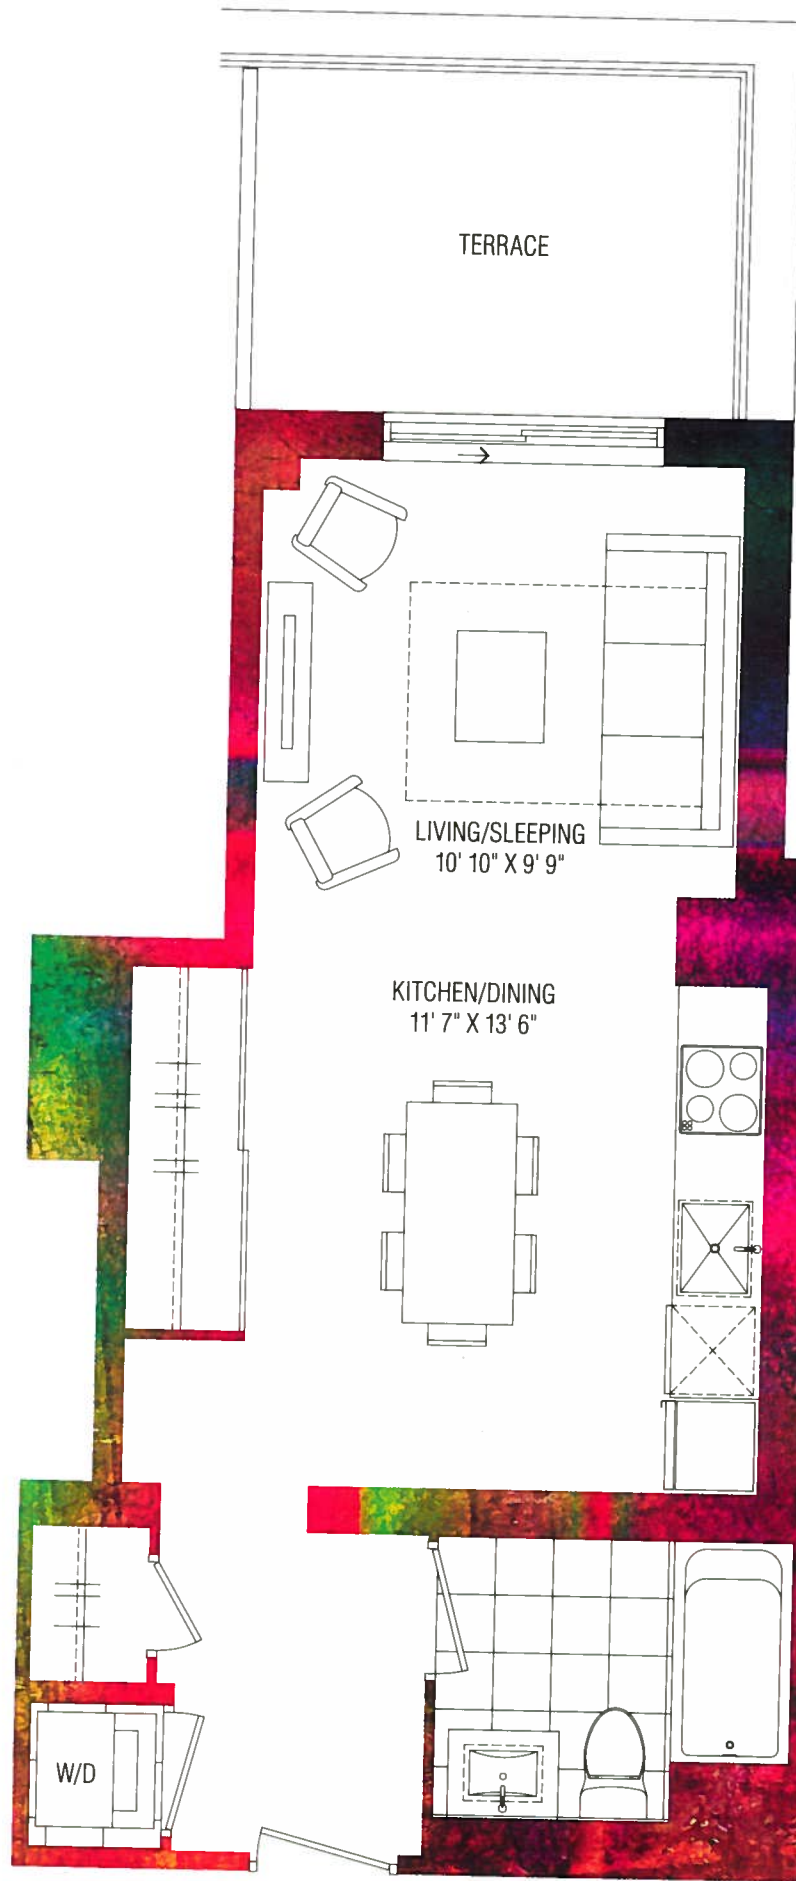

title: suite B-A
 suite: 420 sq.ft.
 terrace: 111 sq.ft.
 total: 531 sq.ft.
 bedrooms: studio
 bathrooms: one

floors: 3 – 5 (with balcony)

floor: 2 (with balcony) – as illustrated above

title: suite B-B

suite: 495 sq.ft.

terrace: 112 sq.ft.

total: 607 sq.ft.

bedrooms: studio

bathrooms: one

floors: 3 – 5 (with juliet balcony)

floor: 2 (with terrace) – as illustrated above

title: suite B-D

suite: 488 sq.ft.

balcony: 46 sq.ft.

total: 534 sq.ft.

bedrooms: studio

bathrooms: one

floors: 3, 5 (with juliet balcony)

floor: 4 (with balcony)

floor: 2 (with balcony) – as illustrated above

title: suite B-E

suite: 452 sq.ft.
balcony: 15 sq.ft.
total: 467 sq.ft.
bedrooms: studio
bathrooms: one

floors: 3 – 5 (with balcony)

floor: 2 (with balcony) – as illustrated above

title: suite 1D-P

suite: 641 sq.ft.
balcony: n/a
total: 641 sq.ft.
bedrooms: one
bathrooms: one